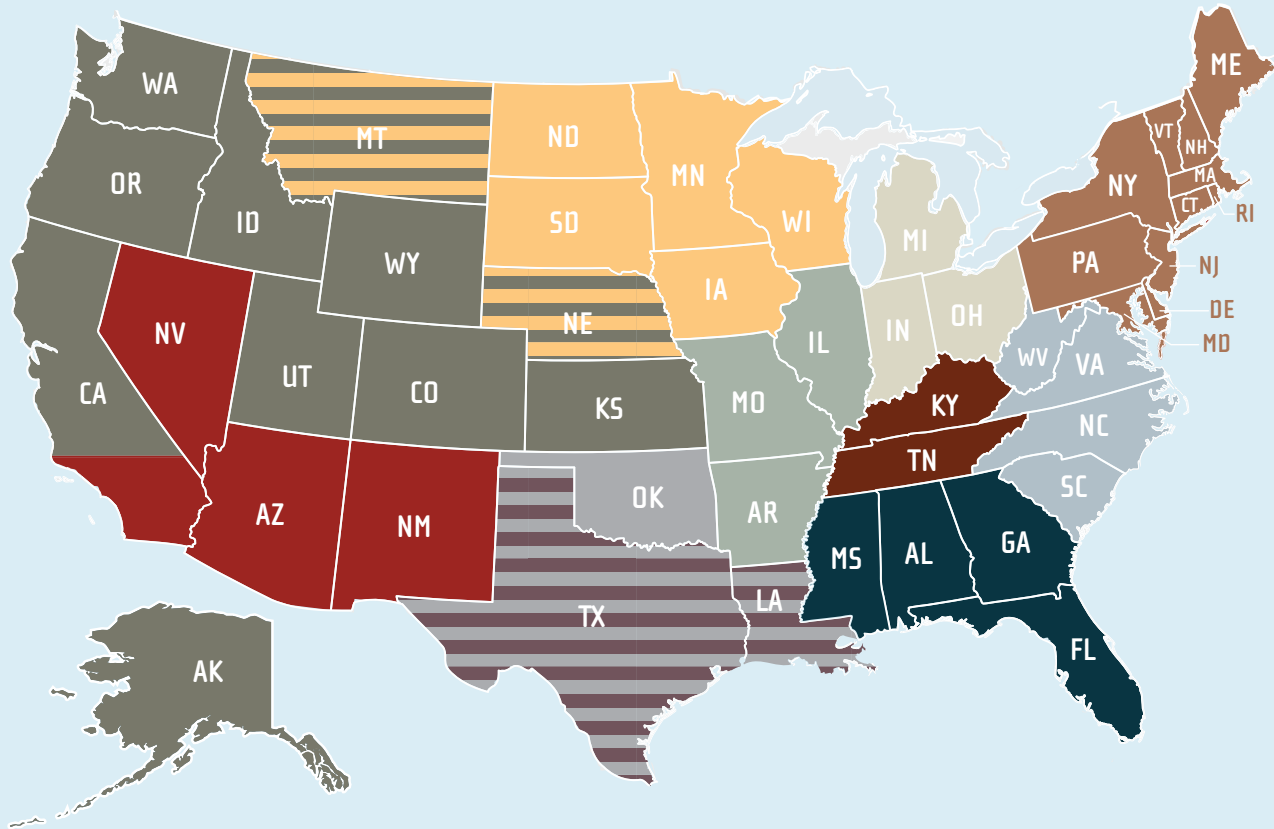

**COMMUNICATIONS  
& NETWORK  
SOLUTIONS**

**GCG Coverage Map**

**OUTSIDE SALES**

**SALES LEADERSHIP**

**JIM TOROK**

VP of Sales  
847-804-6260 | jtorok@gogcg.com

**STEVE WELCH**

Sales Director  
770-316-8439 | swelch@gogcg.com